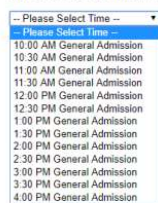

- Select the date when you would like to visit the Aquarium, and then select “Aquarium Tickets.”

1. CHOOSE THE DATE OF YOUR VISIT:

2. SELECT FROM THE FOLLOWING ADMISSION PACKAGES:

Ticket Package	Description:
Aquarium Tickets	General Admission Tickets for Mote Aquarium

- Select your entry time from the available slots.

ADMISSION DATE: 06/01/2020 [SELECT A DIFFERENT DATE](#)

CHOOSE YOUR SHOW TIME:

- Select the proper tickets for your party and add them to your cart.

ADMISSION DATE: 06/01/2020 [SELECT A DIFFERENT DATE](#)