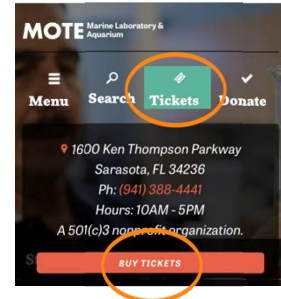

Purchase tickets for Mote Aquarium (non-members)

- On desktop computers (left screenshot), visit Mote.org and click on the “Tickets” button. On mobile phones (right screenshot), visit Mote.org and click “Tickets” and then “Buy Tickets.”

- Select the date when you would like to visit the Aquarium, and then select “Aquarium Tickets.”

1. CHOOSE THE DATE OF YOUR VISIT:

2. SELECT FROM THE FOLLOWING ADMISSION PACKAGES:

Ticket Package	Description:
Aquarium Tickets	General Admission Tickets for Mote Aquarium

- Select your entry time from the available slots.

ADMISSION DATE: 06/01/2020 [SELECT A DIFFERENT DATE](#)

CHOOSE YOUR SHOW TIME:

- Select the proper tickets for your party and add them to your cart.

ADMISSION DATE: 06/01/2020 [SELECT A DIFFERENT DATE](#)

CHOOSE YOUR SHOW TIME:

10:00 AM General Admission

ENTER THE NUMBER OF PEOPLE ATTENDING:

Ticket:	Price:	Quantity:
Adult 13 and over	\$24.00	0
Youth Ages 3-12	\$18.00	0
Member	\$0.00	0

[Return To Shopping](#) [Add To Cart](#)